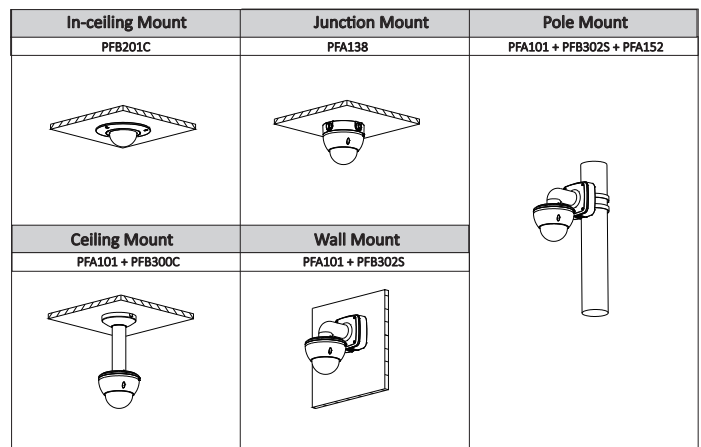

Construction

Casing	Metal
Dimensions	Φ159.1mm×117.9mm (6.26"×4.64")
Net Weight	0.95kg (2.09lb)
Gross Weight	1.20kg (2.65lb)

Ordering Information

Type	Part Number	Description
6MP camera	DH-IPC-HDBW5631EP-Z5E	6MP IR Dome Network Camera, WDR, PAL
	DH-IPC-HDBW5631EN-Z5E	6MP IR Dome Network Camera, WDR, NTSC
	IPC-HDBW5631EP-Z5E	6MP IR Dome Network Camera, WDR, PAL
	IPC-HDBW5631EN-Z5E	6MP IR Dome Network Camera, WDR, NTSC
Accessories (optional)	PFB302S	Wall mount
	PFA138	Junction box
	PFB201C	In-ceiling mount
	PFA101	Mount adapter
	PFB300C	Ceiling mount
	PFA152-E	Pole mount
	LR1002	ePoE Over Coax Converter

Accessories

Optional:

Dimensions (mm/inch)